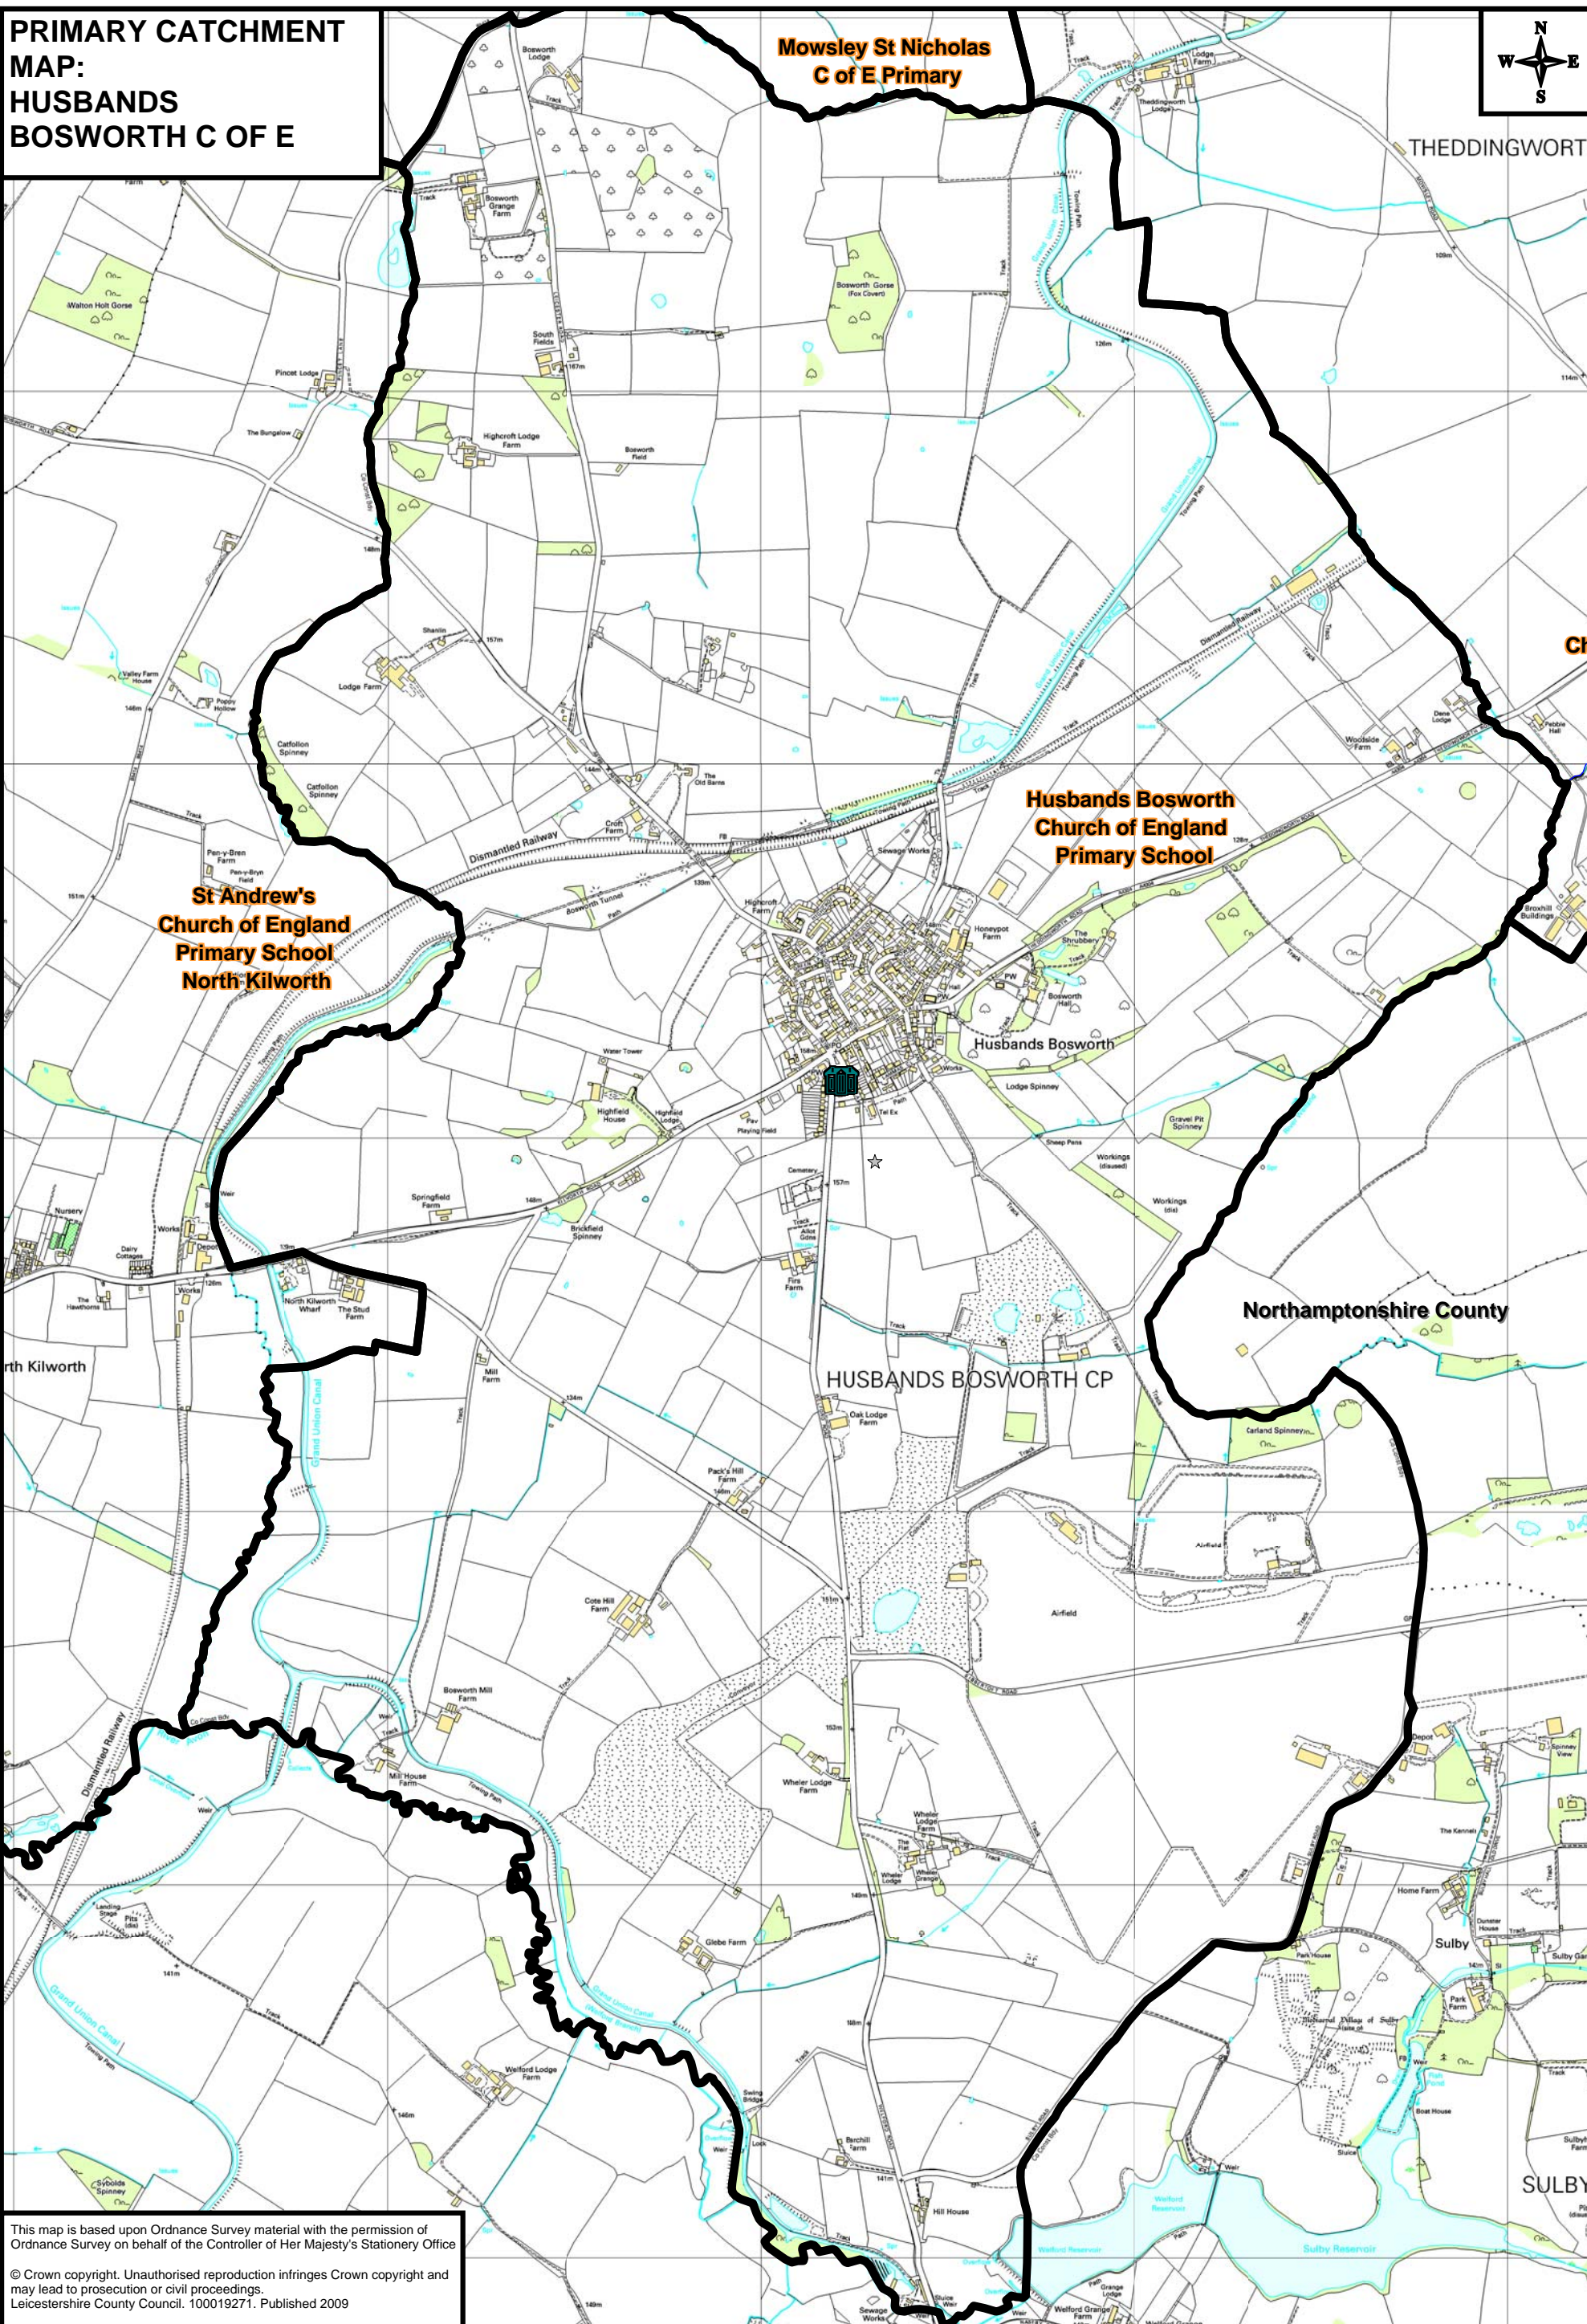

**PRIMARY CATCHMENT
MAP:
HUSBANDS
BOSWORTH C OF E**

THEDDINGWORT

**Mowsley St Nicholas
C of E Primary**

**St Andrew's
Church of England
Primary School
North Kilworth**

**Husbands Bosworth
Church of England
Primary School**

This map is based upon Ordnance Survey material with the permission of Ordnance Survey on behalf of the Controller of Her Majesty's Stationery Office
© Crown copyright. Unauthorised reproduction infringes Crown copyright and may lead to prosecution or civil proceedings.
Leicestershire County Council. 100019271. Published 2009